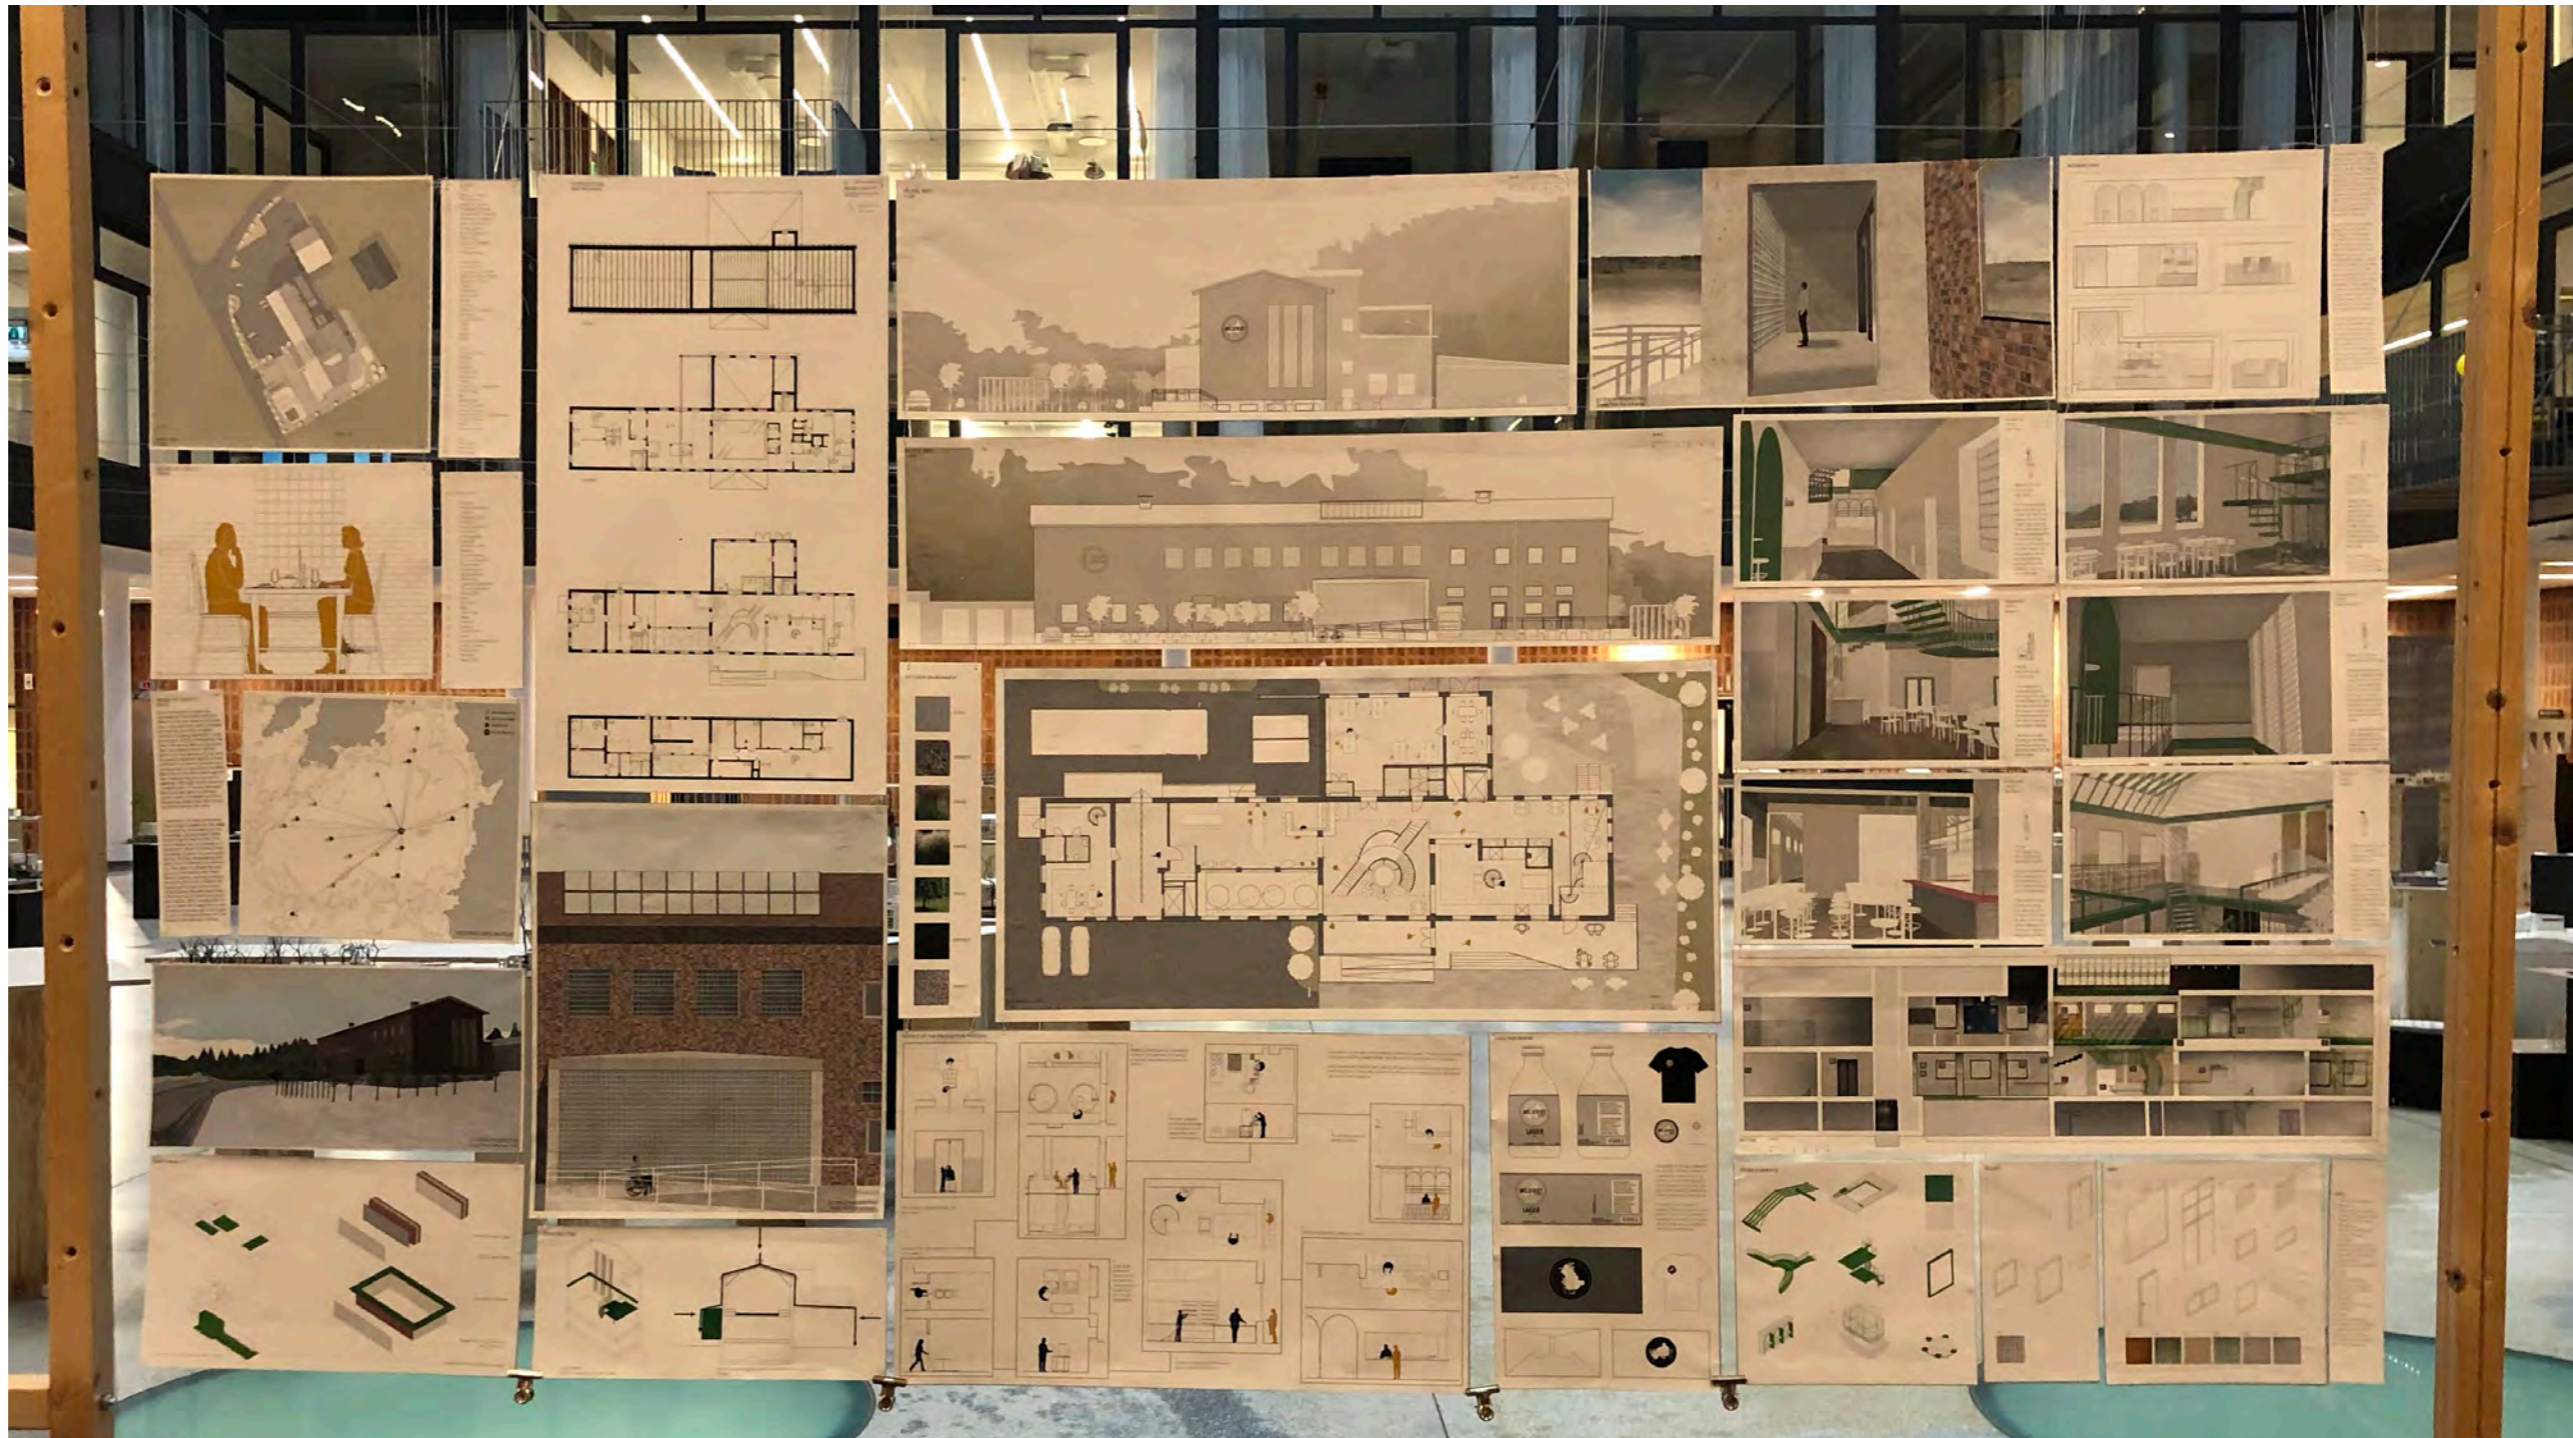

Posters / Exhibition

POSTERS / EXHIBITION
I ARK626 I ARCHITECTURAL TRANSFORMATION
& ENVIRONMENTAL CARE I FALL 2021
CHALMERS ARCHITECTURE MPARC

Elke Miedema PhD: Course leader
Oscar Carlsson: Course teacher
Joaquim Tarraso: Examiner
Sven Olof Ahlberg: Specialist tutor

TEAM 2: Andrea Eklund, Ebrahim Rahmani, Alida Schultz

POSTERS / EXHIBITION

- » Digital layout
- » Physical exhibition
- » Model

Digital layout of the physical exhibition

Physical exhibition layout

Model, beer bottles and booklet placed on table under collective information poster.

Studio images of the model.

Exterior

Interior, the atrium/square

Process of model building

Interior from bar and brewery side

Interior details

Exterior