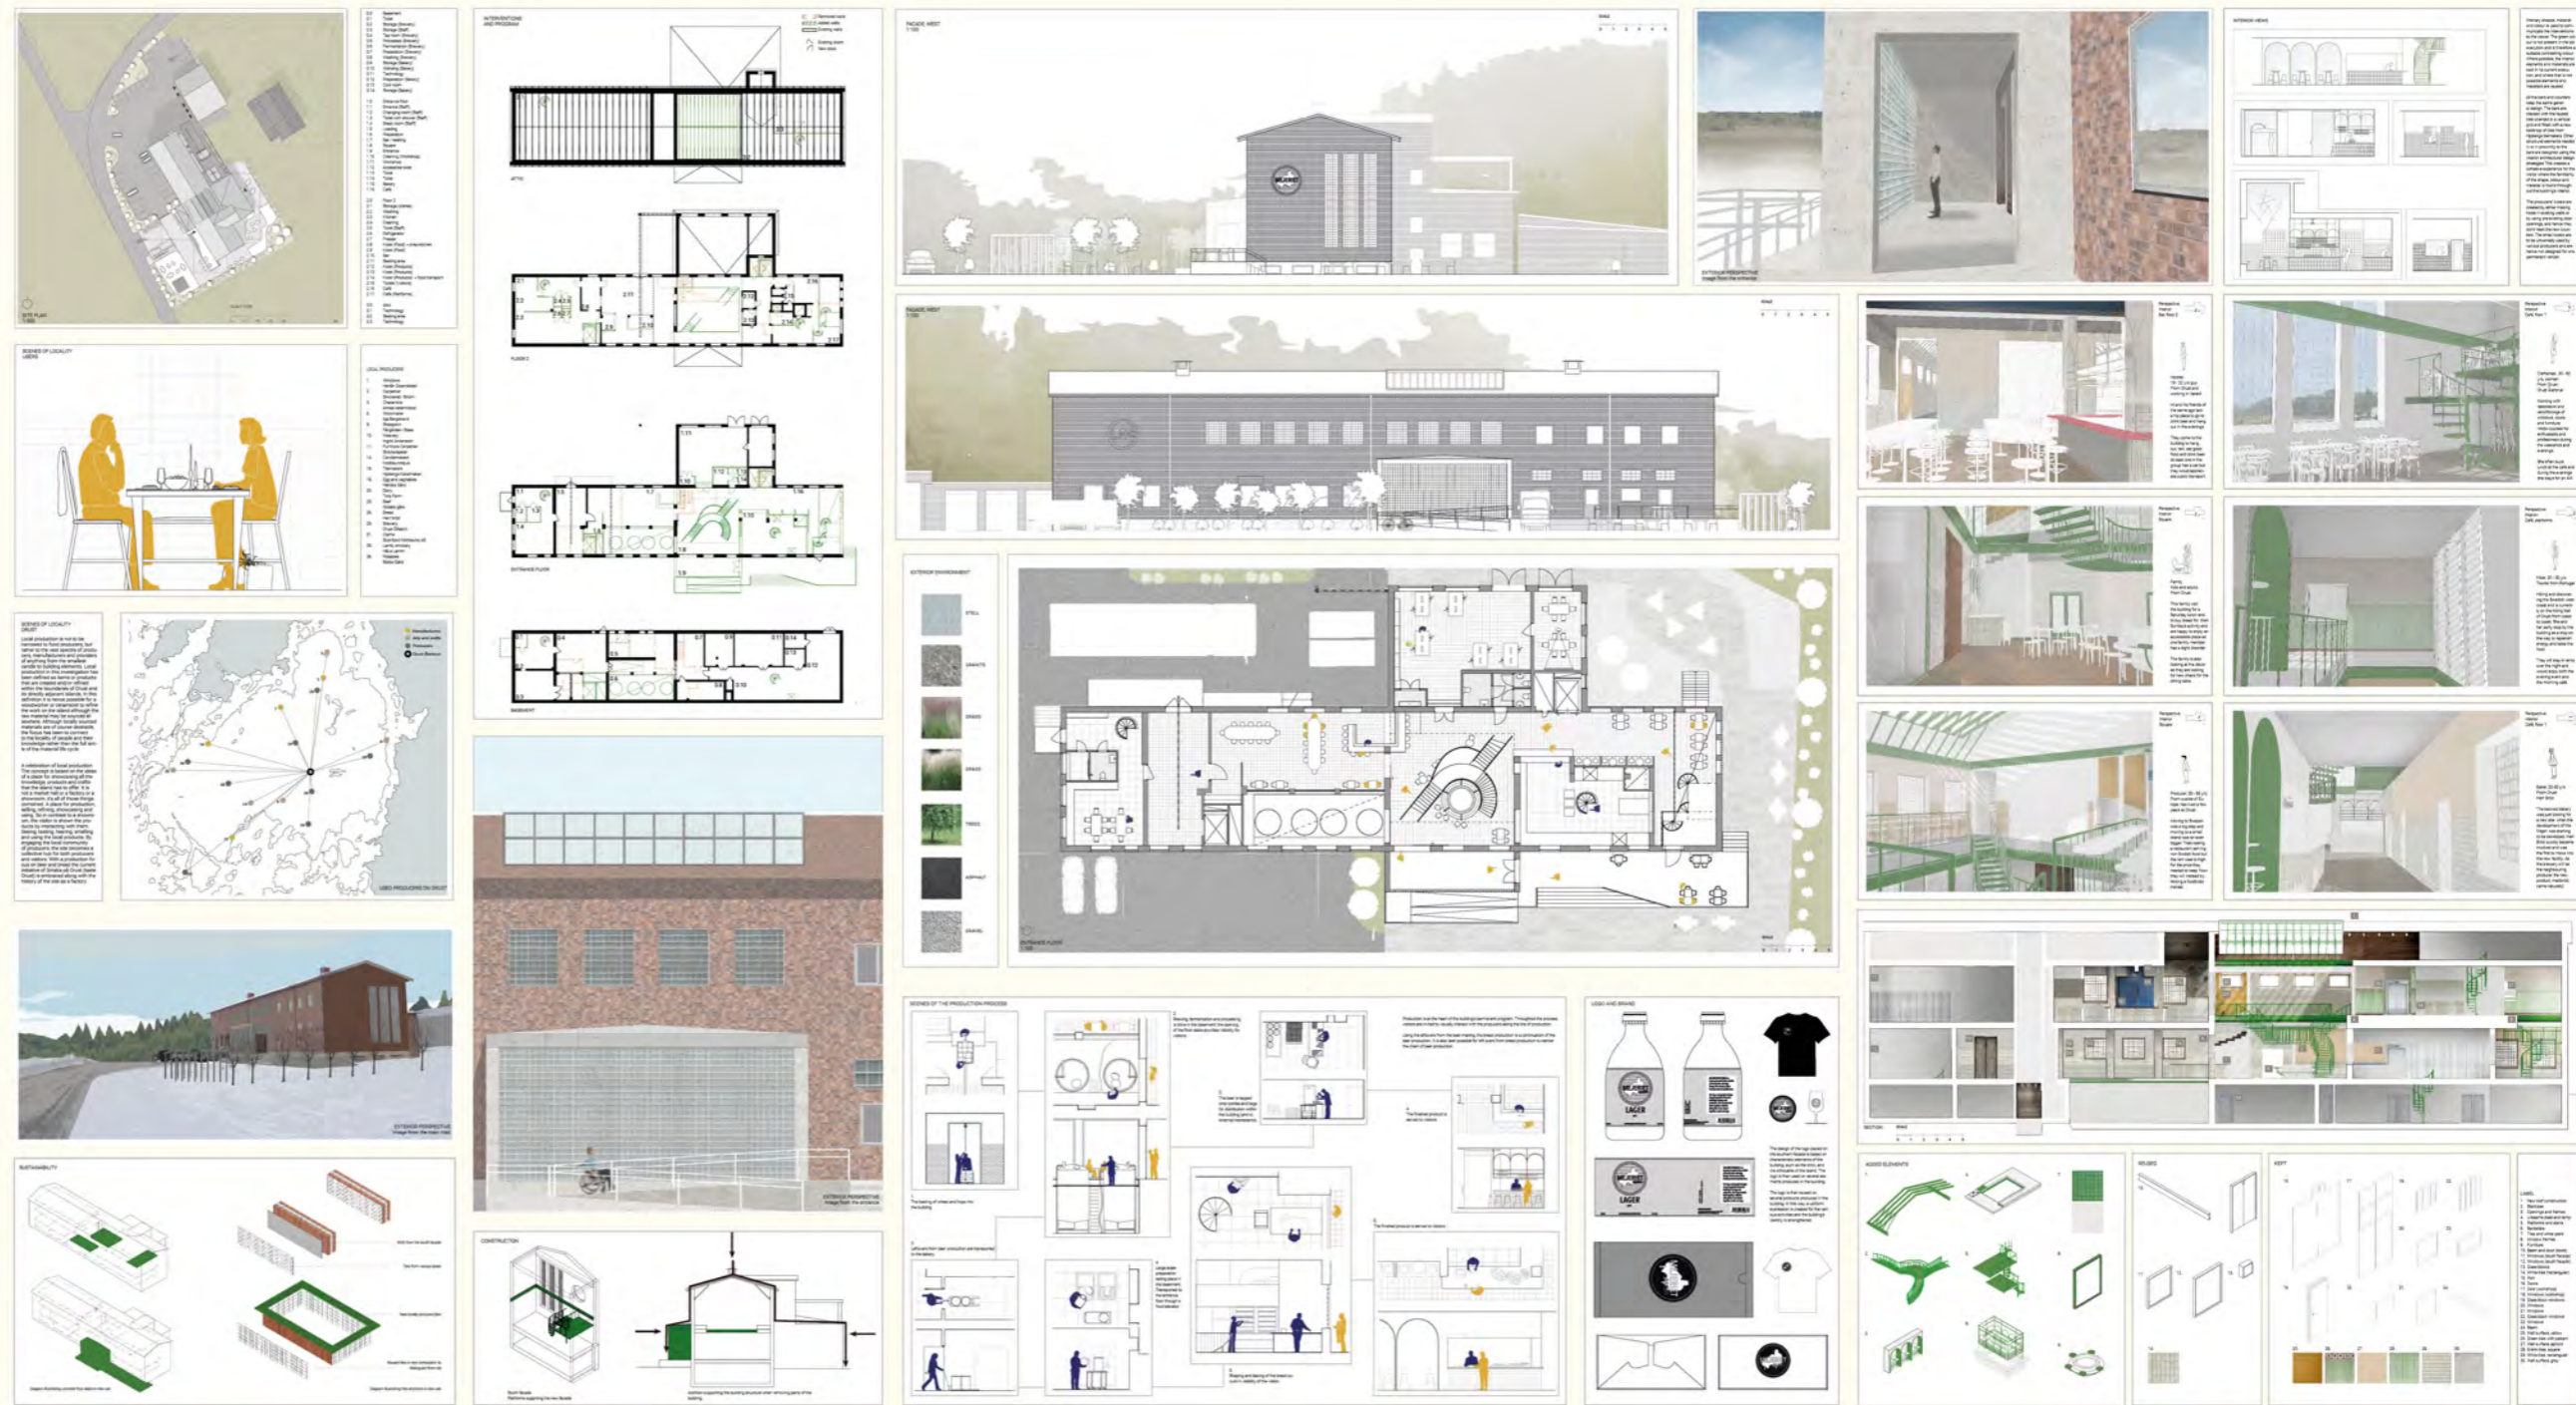

Posters / Exhibition

POSTERS / EXHIBITION
I ARK626 I ARCHITECTURAL TRANSFORMATION
& ENVIRONMENTAL CARE I FALL 2021
CHALMERS ARCHITECTURE MPARC

Elke Miedema PhD: Course leader
Oscar Carlsson: Course teacher
Joaquim Tarraso: Examiner
Sven Olof Ahlberg: Specialist tutor

TEAM 2: Andrea Eklund, Ebrahim Rahmani, Alida Schultz

POSTERS / EXHIBITION

- » Digital layout
- » Physical exhibition
- » Model

Digital layout of the physical exhibition

Physical exhibition layout

Model, beer bottles and booklet placed on table under collective information poster.

Studio images of the model.

Exterior

Interior, the atrium/square

Process of model building

Interior from bar and brewery side

Interior details

Exterior